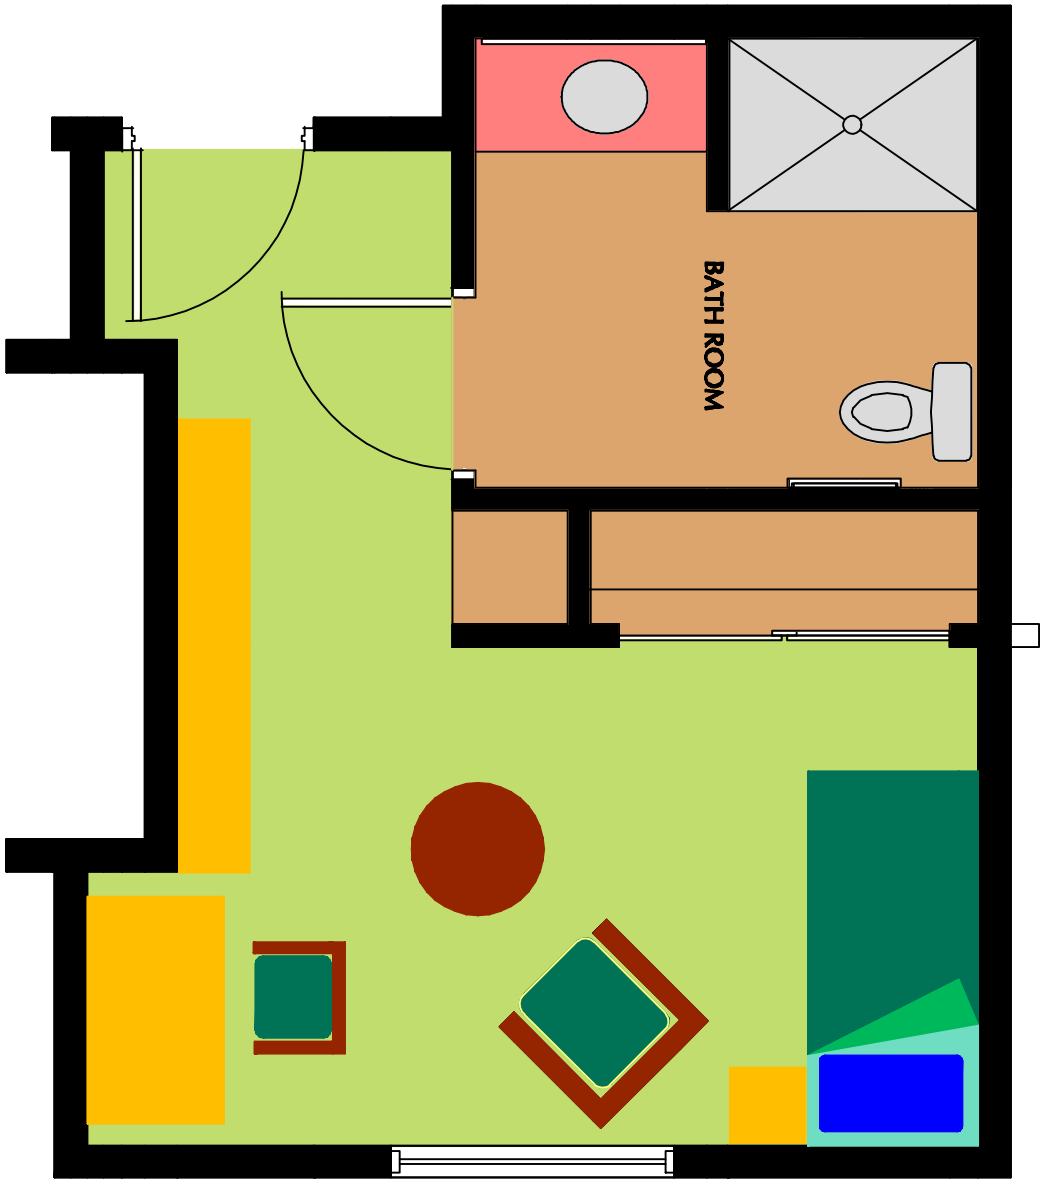

HYTHE PIONEER HOME

ROOM TYPE 2B
1:40
27.76 SQ.M (298.81 SQ.FT)

DENIZ LOBO ARCHITECT LTD.
25th, 11th & 10th Floors, Edmondson, Adamson Street
North Sydney NSW 1585

PROJECT :		DRAWING :		SHEET NO :	
TITLE :		DATE :		BY :	
SCALE :		FILE NO :		W3	
AS NOTED					